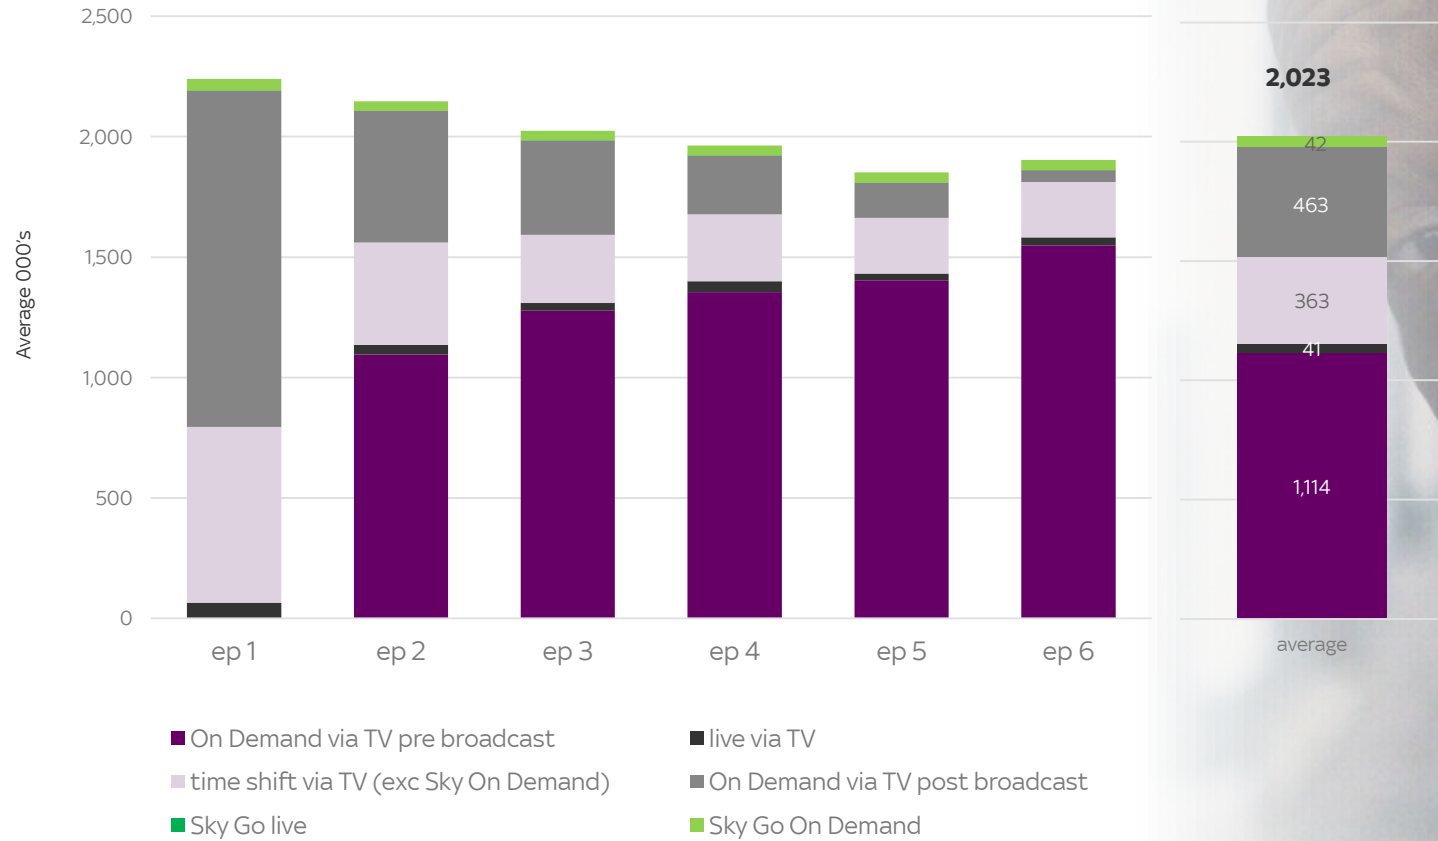

Save Me: viewing by platform

2,023