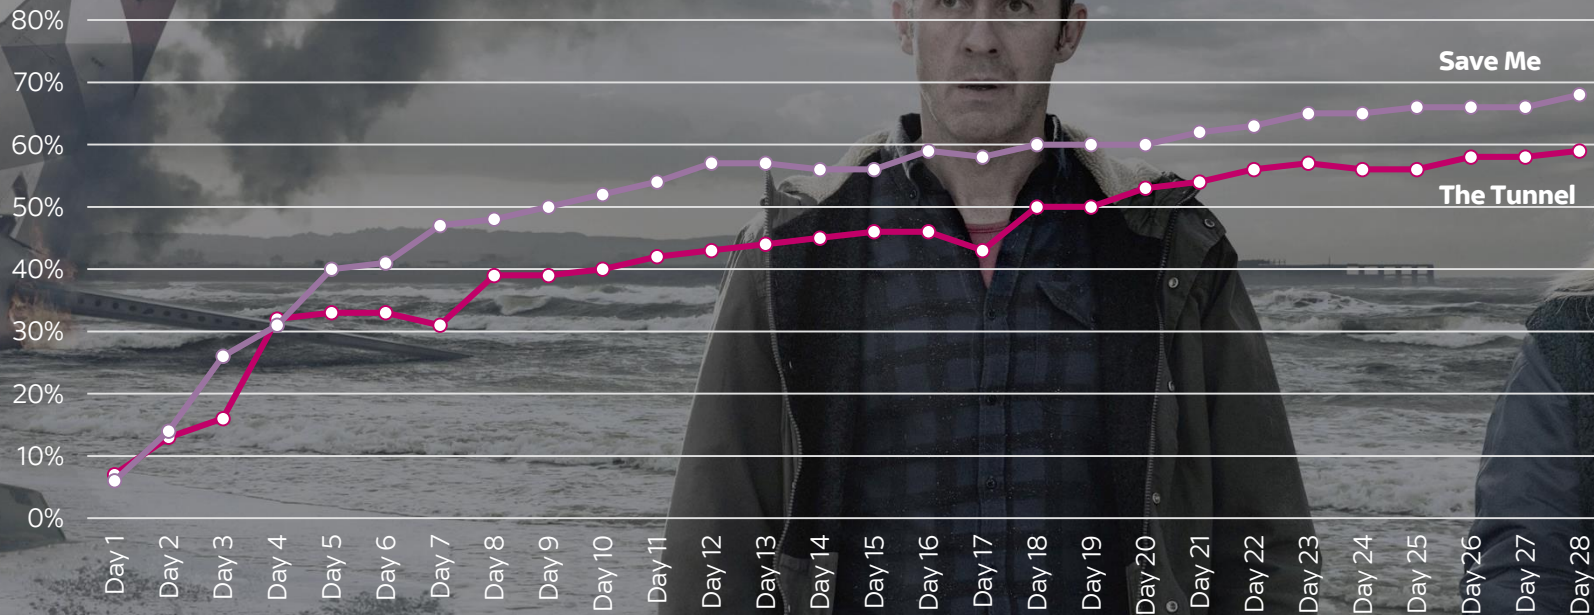

Save Me: viewing by platform

2,023

Source: live recorded and On Demand post tx is based on BARB / Tech Edge, on demand pre broadcast is based on BARB / TRP non linear database, Sky Go data is based on BARB Dovetail report (one Individual per device). All data is based on Individuals, time shift via TV may include some On Demand services if consumed on the TV e.g. Now TV and Sky Go via games console. Sky On Demand refers to Sky stb On Demand. Time shift and on demand (post broadcast is based on 28 day viewing) - time period is 28.02.18-15.04.18, average 000s are aggregate of all episodes

Stacked content offers high frequency over a short period

% of **viewers** who have seen last episode as a proportion of those seeing first episode

sky atlantic HD

The Tunnel

Source: live recorded and On Demand post tx is based on BARB / Tech Edge, on demand pre broadcast is based on BARB / TRP non linear database, Sky Go data is based on BARB Dovetail report. All data is based on Individuals, time shift via TV may include some On Demand services if consumed via the TV e.g. Now TV and Sky Go via games console. Sky On Demand refers to Sky stb On Demand. Time shift and on demand (post broadcast is based on 28 day viewing - not yet fully consolidated) - Save Me time period is 28.02.18-01.04.18, average 000s are aggregate of all episodes