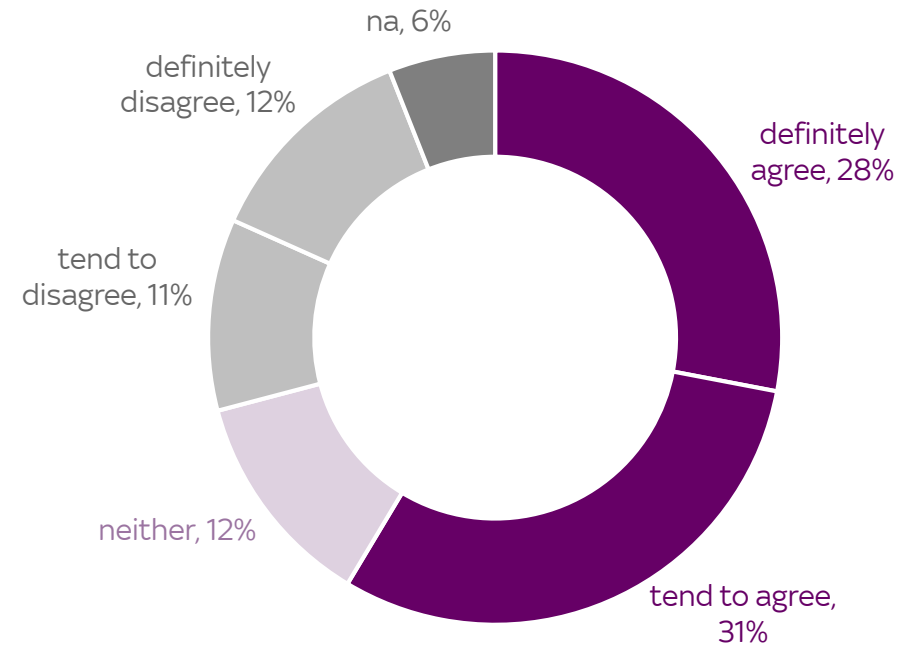

In 55m [HD] [18]

sky atlantic

RECORDED

Monday, 7:11pm

- Deadpool 2
- The Walking Dead
- Coronation Street
- Blue Bloods
- The Sopranos
- River Hunters

Home
TV Guide
Recordings
Catch Up TV
Top Picks
On Demand
Sky Store
Sports
Kids
Music
Online Video
Settings
Help

Source: TouchPoints 2018, All Adults 15+ excludes those not stated

sky atlantic HD

Riviera

I lost track of time when watching

Live Viewing:

23%

Sky on Demand:

48%

I was completely absorbed in the programme

Live Viewing:

27%

Sky on Demand:

43%

The programme took my mind of other things

Live Viewing:

29%