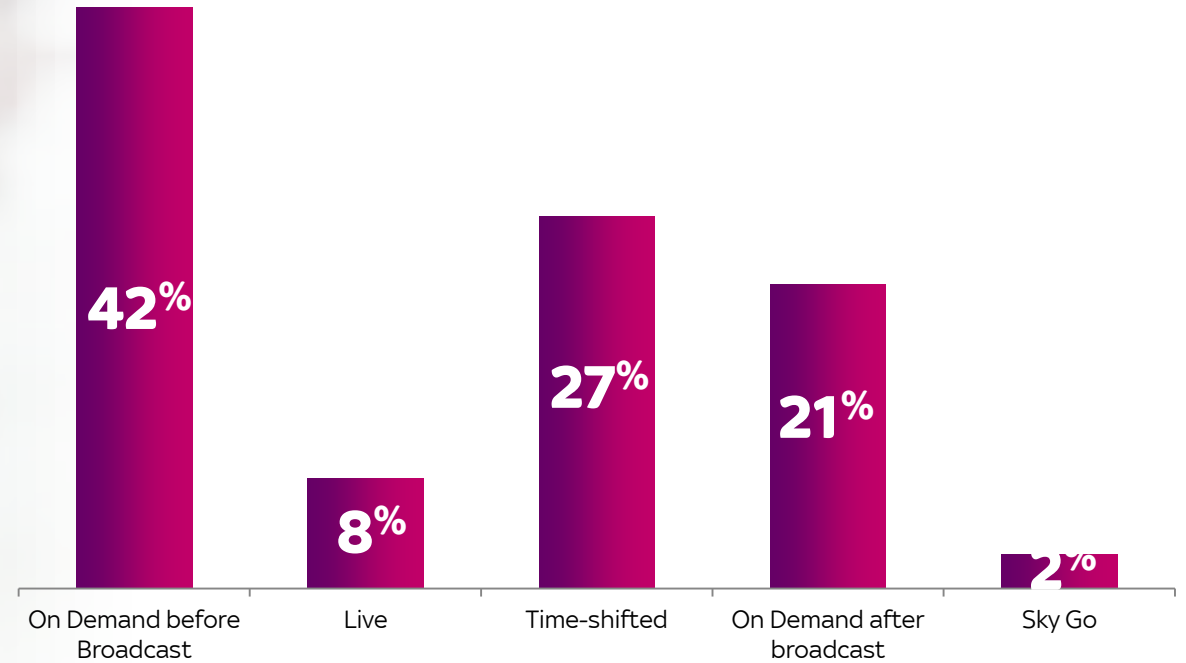

Sky on Demand:

50%

I was paying close attention to what would happen next

Live Viewing:

35%

Sky on Demand:

63%

Source: BDRC Continental (diary study) Base: All viewing occasions (1074)
Source: d.fferento/ogy qualitative research (2017)

sky atlantic HD

Succession

17 stacked Sky entertainment shows

sky atlantic HD

Escape at Dannemora

Source: linear viewing is via BARB / Tech Edge (28 day viewing), pre broadcast viewing is from the BARB non linear database (BARB / TRP), Sky Go is from BARB Dovetail, based on 17 programmes