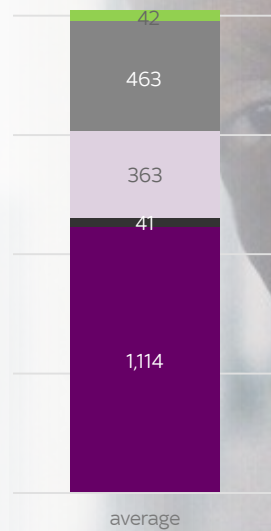

Source: live recorded and On Demand post tx is based on BARB / Tech Edge, on demand pre broadcast is based on BARB / TRP non linear database, Sky Go data is based on BARB Dovetail report (one Individual per device). All data is based on Individuals, time shift via TV may include some On Demand services if consumed on the TV e.g. Now TV and Sky Go via games console. Sky On Demand refers to Sky stb On Demand. Time shift and on demand (post broadcast is based on 28 day viewing) - time period is 28.02.18-15.04.18, average 000s are aggregate of all episodes